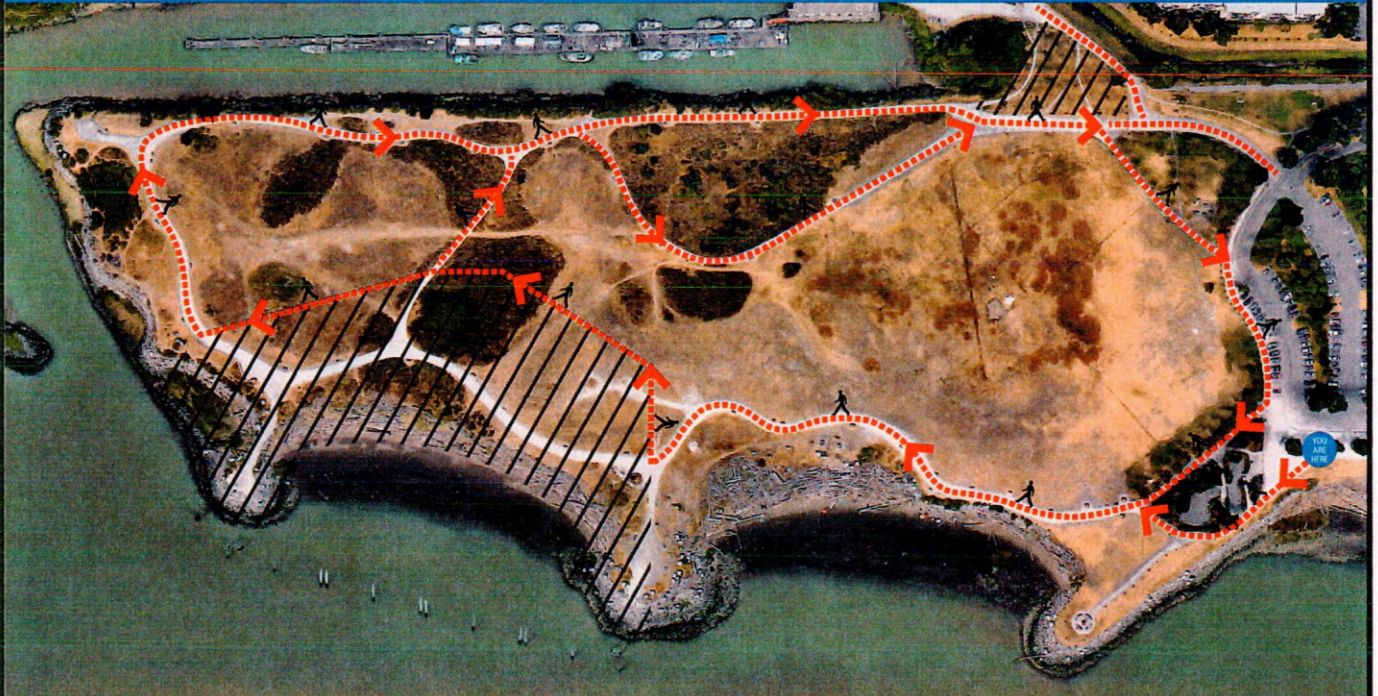

GARRY POINT PARK ONE-WAY WALKING ROUTE

Please follow the **new walking route** throughout the park. These changes have been made in response to the evolving health and safety concerns surrounding COVID-19.

Latest updates: www.richmond.ca/covid19